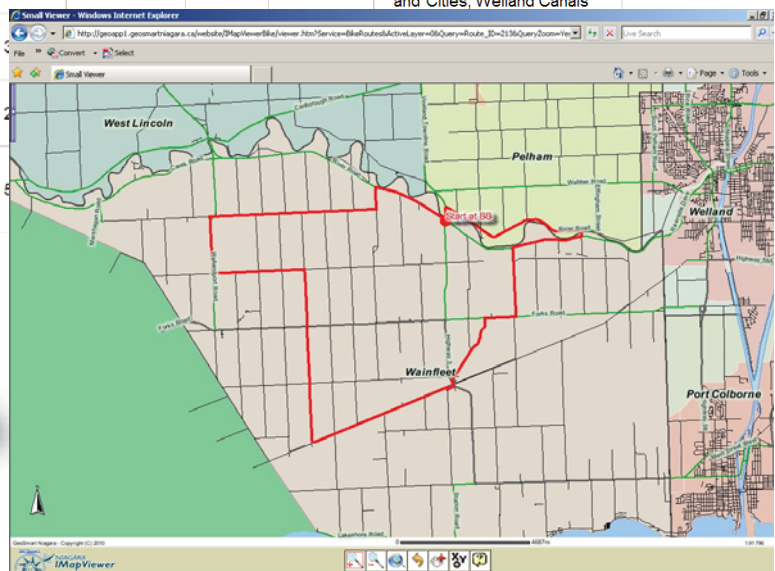

Search Reset

A Start Municipality:

B Distance:

C Difficulty:

D Route Themes:

- Interesting Landscapes
- Welland Canals
- Villages Towns and Cities
- Niagara River
- Great Lakes
- Heritage and Culture
- Agriculture

Search Reset

1. Specify your search criteria from the appropriate drop-down lists and click the **SEARCH** button. (NOTE: Select combinations to refine the results.)

- A Select the Municipality = "St. Catharines"
- B Select the Distance = Less than 50 km
- C Select the Difficulty = 3 - Moderate
- D Select the Route Themes = Interesting Landscapes, Welland Canals
- E **SEARCH**

2. Click the "Route Name" in the results table below the map to display the route on an interactive map window. (NOTE: You may need to zoom in on the interactive map to see additional roads, road labels etc.)

Results: 48 Routes Found.

Route Name	PDF Map	Start Location	Distance	Start Municipality	Difficulty	Terrain	Themes
Wainfleet Picnic Ride C		BB	42km	Wainfleet	4 - Easy	Generally flat or rolling	Interesting Landscapes, Niagara River, Villages Towns and Cities, Welland Canals
Wainfleet Picnic Ride D		BB					
Merritt Island		HBP					
Fonthill to Port Colborne 2		HBP					