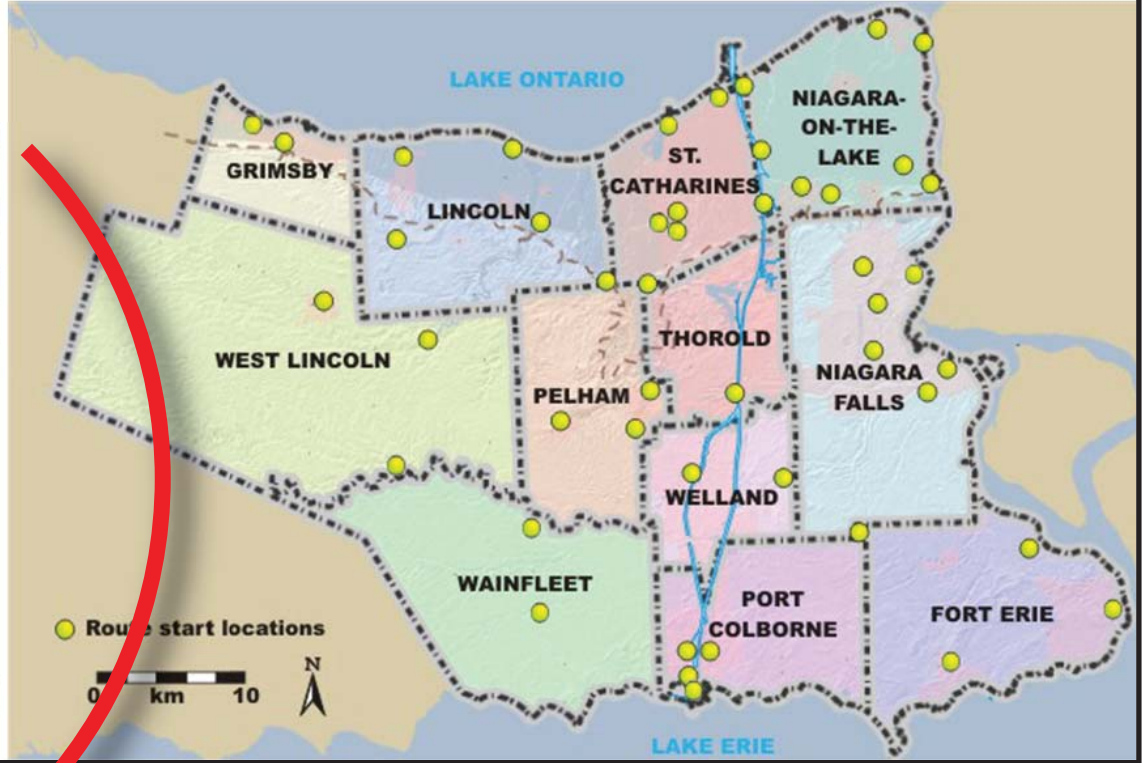

Select options to Search for routes:

Start Municipality:

Distance:

Difficulty:

Route Themes:

- Interesting Landscapes
- Welland Canals
- Villages Towns and Cities
- Niagara River
- Great Lakes
- Heritage and Culture
- Agriculture

Search Reset

A Start Municipality:

B Distance:

C Difficulty:

D Route Themes:

- Interesting Landscapes
- Welland Canals
- Villages Towns and Cities
- Niagara River
- Great Lakes
- Heritage and Culture
- Agriculture

Search Reset

1. Specify your search criteria from the appropriate drop-down lists and click the **SEARCH** button. (NOTE: Select combinations to refine the results.)

- A Select the Municipality = "St. Catharines"
- B Select the Distance = Less than 50 km
- C Select the Difficulty = 3 - Moderate
- D Select the Route Themes = Interesting Landscapes, Welland Canals
- E **SEARCH**

Woodend Ride
By Helen Barber

4. Click the "Start location code" next to the desired ride under the "Start Location" heading in the results table for a printable map to the starting point.

Results: 48 Routes Found.